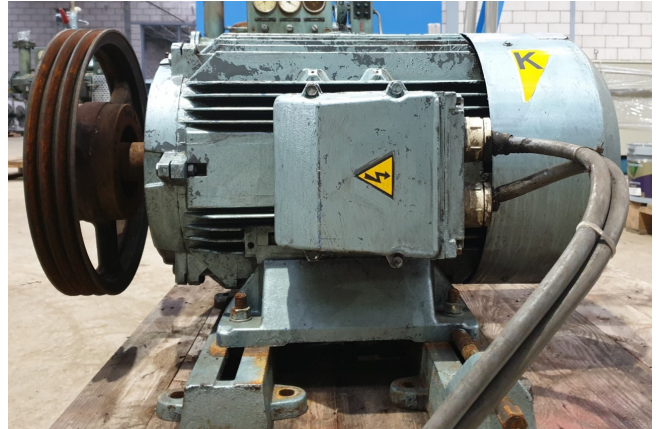

ATB YA225S/4A-11

Specifications

Marque	ATB
Type	YA225S/4A-11
kW	37
RPM	1470
Size & Weight	830x780x600 mm (LxWxH)
50 Hz / 60 Hz	50 Hz
Stock	1

Description

Used ATB YA225S/4A-11

Used ATB YA225S/4A-11 elektromotor with the following specifications: 50 Hz - 37 kW - 1470 RPM.